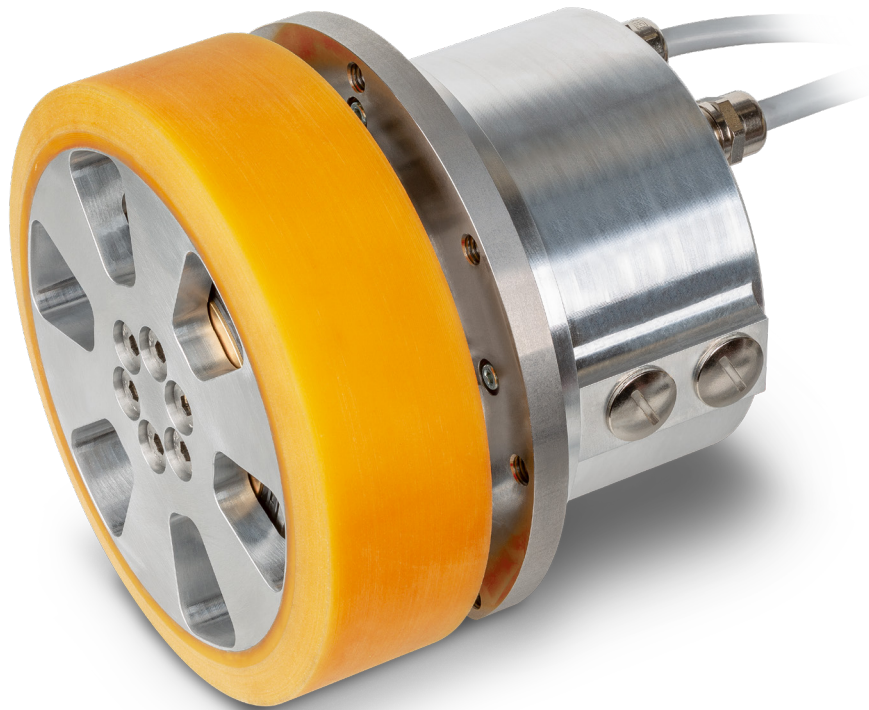

Compact and highly efficient.
The new maxon wheel drive system for AGV and AMR.

The new maxon wheel drive system for AGV and AMR.

- Highly efficient
- Compact
- Modular
- Highly reliable
- Perfectly adaptable components